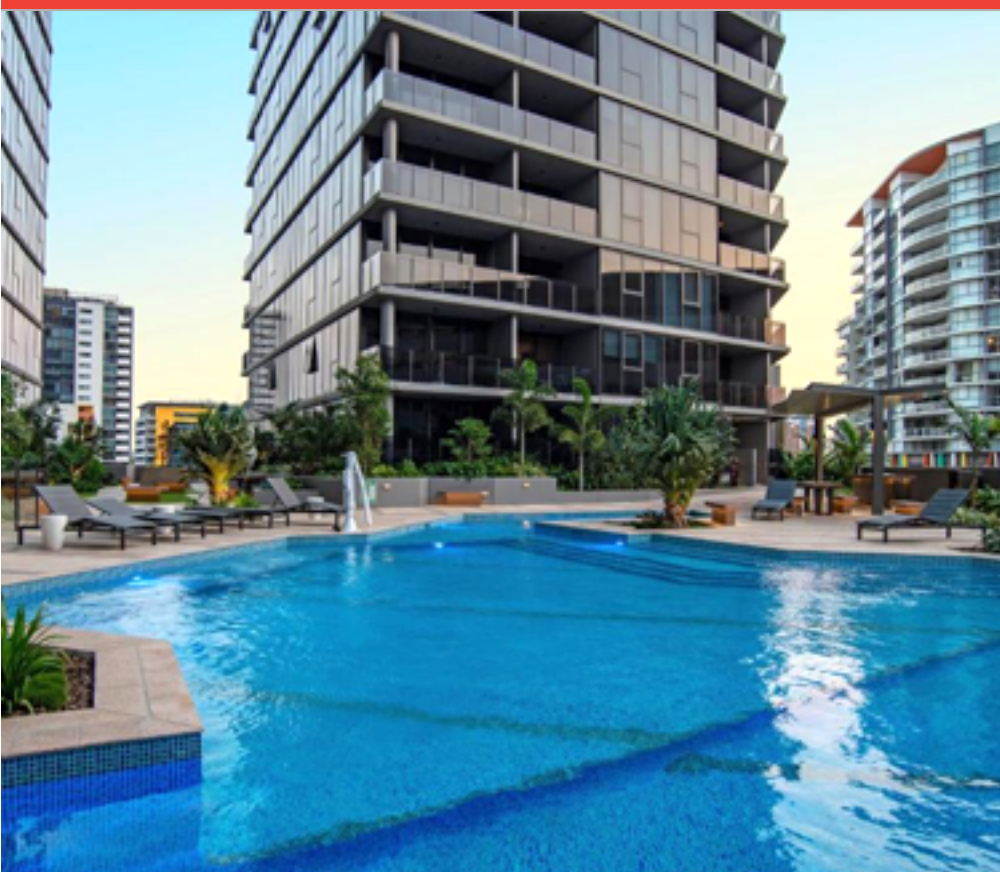

ARISE BRISBANE ONE

123 Apartments

📍 1 Cordelia Street, South Brisbane, QLD, 4101

📏 Distance from the airport:
15.5 km (Brisbane Airport)

AUSTRALIA

BRISBANE