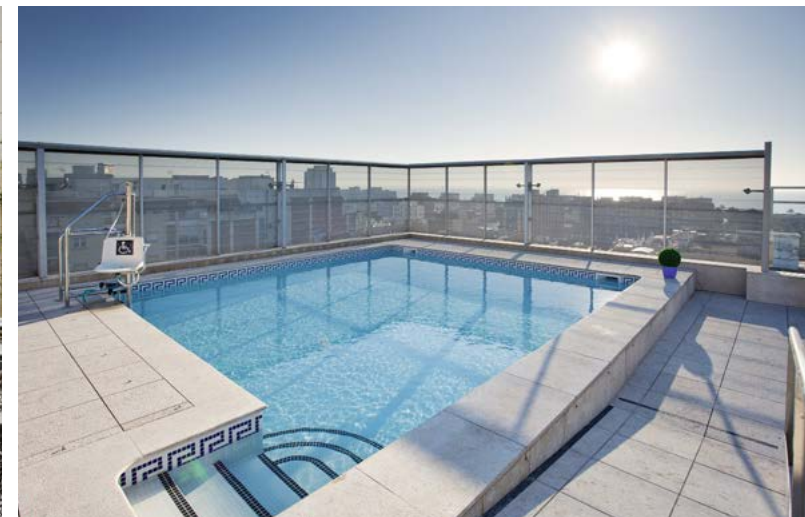

AM

AS

AU

EU

ME

ILUNION MALAGA

Paseo Maritimo Antonio Machado, 10, MALAGA, 29002, Spain

(179 Rooms | 18 Meeting Rooms)

Standing just a few meters from the beach, ILUNION Málaga is the perfect blend of comfort and luxury, accommodating for guests of all types: whether travelling for business or leisure. Boasting 179 spacious guest rooms, all living spaces are flooded with natural light and many bedrooms exhibit sea views. As well as offering the convenience of its own car park and being conveniently located next to the AVE station, the hotel is also adapted to ensure accessibility for guests with disabilities.

Distance from the airport: 6.9 km (Malaga Airport)

AMADEUS CAAGP153 | APOLLO/GALILEO CA31445 |
SABRE CA059839 | WORLDSPAN CAMALAG