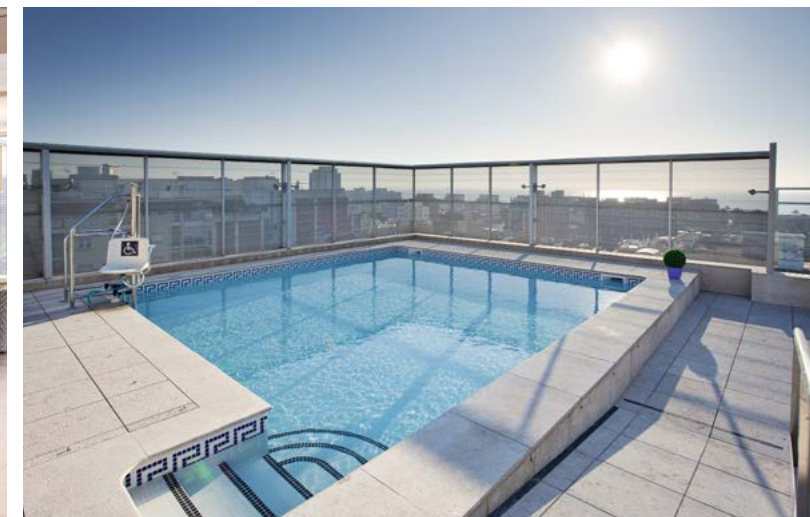

AM

AS

AU

EU

ME

ILUNION BARCELONA

C / Ramón Turró, 196-198, Barcelona, Spain

(224 Rooms | 23 Meeting Rooms)

Conveniently located just a short walk from Poblenou Beach, ILUNION Hotel Barcelona is the perfect place to stay in the city whether travelling for business or for leisure. Exhibiting contemporary design and offering a range of services and facilities including a rooftop swimming pool with stunning views, ILUNION Hotel Barcelona is also adapted to offer the additional convenience of accessibility for guests with disabilities, proudly earning ILUNION the Universal Accessibility Certification.

Distance from the airport: 15.4 km (Barcelona El Prat Airport)

AMADEUS CABCN780 | APOLLO/GALILEO CA84043 |
SABRE CA031850 | WORLDSPAN CA44780