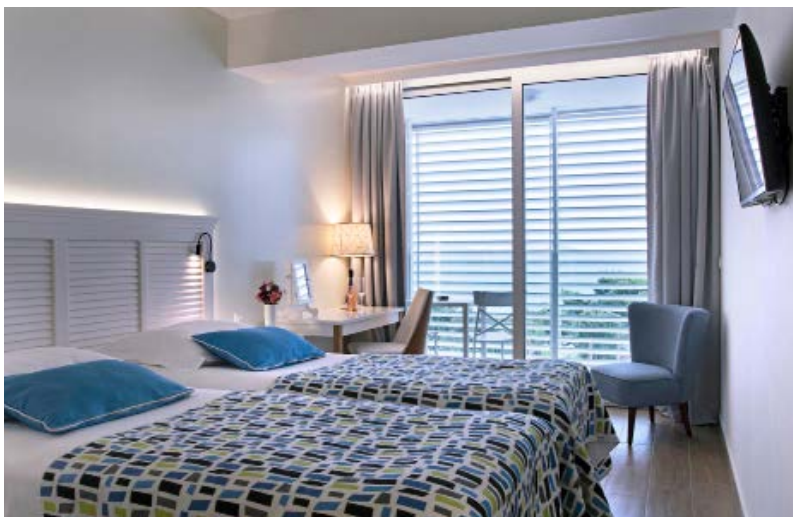

AM

AS

AU

EU

ME

AMADRIA PARK
JURE

AMADRIA PARK JURE

Hoteli Solaris 86, Šibenik, 22000, Croatia

384 Rooms | 1 Meeting Room | Up to 300 People

Boasting a contemporary, chic style infused with striking design accents, four-star Amadria Park Jure offers both upbeat vibes and a relaxed ambience. An impressive range of lifestyle and leisure experiences means you can soak up the holiday atmosphere; from the expansive indoor-outdoor bar and terrace, laze on a sun lounger by the palm tree-lined pool while taking in the Adriatic Sea views, or enter the Jure Spa zone for the ultimate in relaxation. The luxury En Vogue Beach Club provides a glamorous, day-time Adriatic beach club experience. A host of dining options are available to guests including Restaurant Jure, Restaurant Trattoria and the Dalmatian Ethno Village garden-to-plate experience.

Distance from the airport: 60 km (Split Airport), 85 km (Zadar Airport)