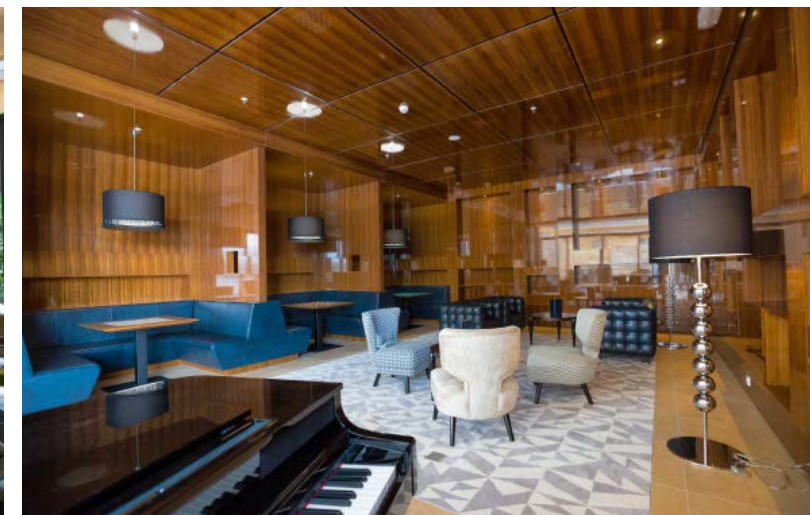

AM

AS

AU

EU

ME

AMADRIA PARK
ROYAL

AMADRIA PARK ROYAL

Viktora Cara Emina 10, Opatija, 51410, Croatia

54 Rooms | 1 Meeting Room | Up to 950 People

Old meets new at Amadria Park Royal, a modern four-star hotel inspired by Opatija's historic villas. Guests can relax in luxurious, contemporary interiors and enjoy the exterior views of scenic Kvarner Bay and Opatija Harbour. A range of on-site dining includes Restaurant Royal, Caffe Mahler, Royal Club Caffe and Royal Lounge Bar. With The Lungomare Promenade and Royal Beach right on its doorstep, Amadria Park Royal offers the perfect base to explore the scenic delights Opatija has to offer.

Distance from the airport: 40 km (Rijeka Airport), 183 km (Zagreb Airport)