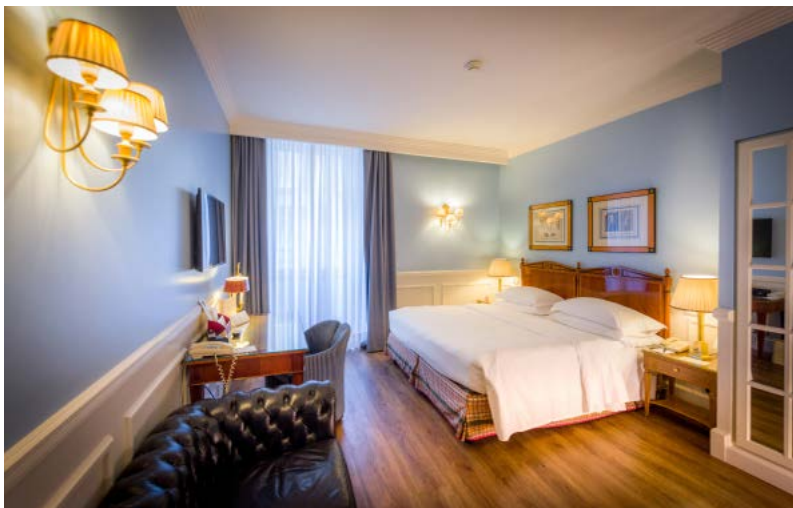

AM

AS

AU

EU

ME

GRAND HOTEL SITEA

GRAND HOTEL SITEA

Via Carlo Alberto 35, 10123, Turin, Italy

120 Rooms | 3 Meeting Rooms | Up to 100 People

A five-star hotel featuring history, tradition and elegance in the heart of Turin. Built in the early 1900s and featuring a traditional brand of hospitality, the Grand Hotel Sitea in Turin is superbly positioned for those who want to be able to get about the city centre on foot for shopping and other needs.

Distance from the airport: 17.6 km (Turin Airport)

AMADEUS WVTRNGST | GALILEO/APOLLO WV13558 |
SABRE WV026665 | WORLDSPAN WVTORGT | PEGASUS W6480