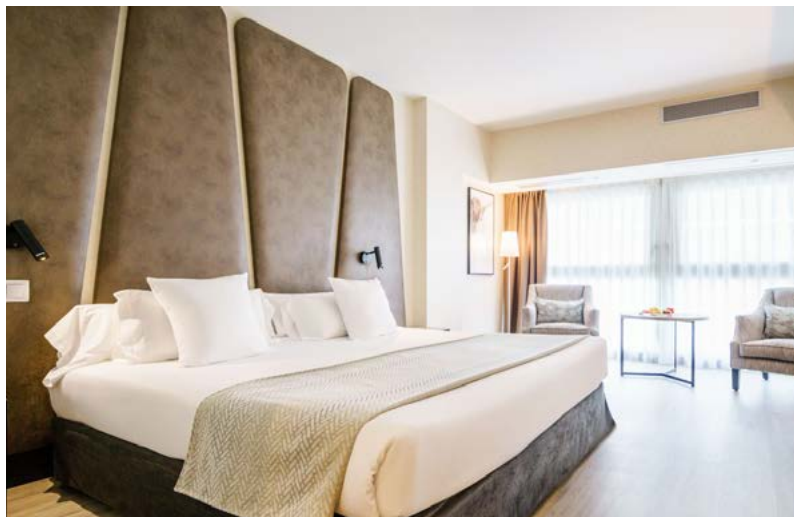

AM

AS

AU

EU

ME

ILUNION MALAGA

Paseo Maritimo Antonio Machado, 10, MALAGA, 29002, Spain

(179 Rooms | 18 Meeting Rooms)

Standing just a few meters from the beach, ILUNION Málaga is the perfect blend of comfort and luxury, accommodating for guests of all types: whether travelling for business or leisure. Boasting 179 spacious guest rooms, all living spaces are flooded with natural light and many bedrooms exhibit sea views. As well as offering the convenience of its own car park and being conveniently located next to the AVE station, the hotel is also adapted to ensure accessibility for guests with disabilities.

Distance from the airport: 6.9 km (Malaga Airport)

AMADEUS CAAGP153 | APOLLO/GALILEO CA31445 |
SABRE CA059839 | WORLDSPAN CAMALAG